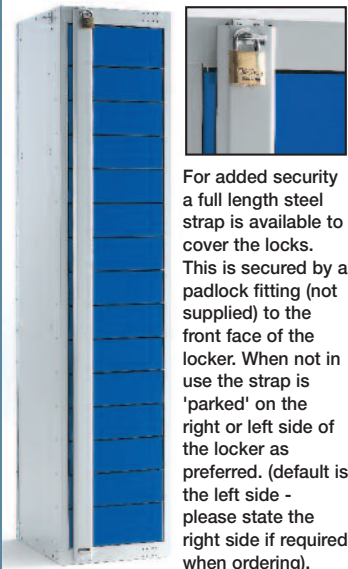

Strengthened door brings added security

## OPTIONAL SECURITY STRAP

For added security a full length steel strap is available to cover the locks. This is secured by a padlock fitting (not supplied) to the front face of the locker. When not in use the strap is 'parked' on the right or left side of the locker as preferred. (default is the left side - please state the right side if required when ordering).

10 compartments, each with its own key, 175mm high x 360mm wide x 425mm deep.

15 compartments with 1 door 90mm high x 285mm wide x 425mm deep.